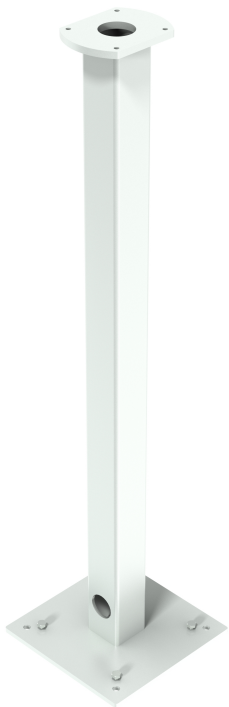

PILLAR HMA I-130
45016-XXXXX-XXXXXXX

Stable pillar for rigid mounting of HMA I-130 suspension system on floor or ceiling

- Default colours
 - Components: RAL 7035 (Light grey)
 - Special colours on request
- Internal cable ducting

Product code 45016-xxxxx-xxxxxxx

Safety Class IP 54 DIN EN 60529

FLOOR PILLAR HMA I-130

45016-XXXXX-XXXXXXX

Stable pillars for rigid mounting of HMA I-130 suspension systems on floor or ceiling

- Default colour
 - RAL 7035 (Light grey)
 - Special colours on request
- Height up to 2500 mm in 100 mm increments
- Internal cable ducting
- Top flange plate for HMA I-130 top mounted joint