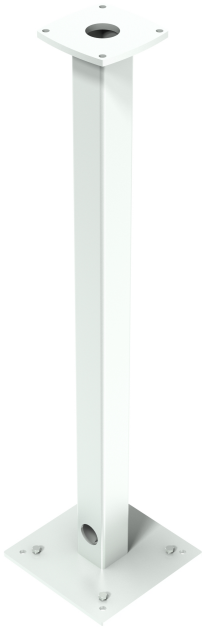

PILLAR HMA I-130
45016-XXXXX-XXXXXXX

Stable pillar for rigid mounting of HMA I-130 suspension system on floor or ceiling

- Default colours
 - Components: RAL 7035 (Light grey)
 - Special colours on request
- Internal cable ducting

Product code 45016-xxxxx-xxxxxxx

Safety Class IP 54 DIN EN 60529

FLOOR PILLAR HMA I-130

45016-XXXXX-XXXXXXX

Stable pillars for rigid mounting of HMA I-130 suspension systems on floor or ceiling

- Default colour
 - RAL 7035 (Light grey)
 - Special colours on request
- Height up to 2500 mm in 100 mm increments
- Internal cable ducting
- Top flange plate for HMA I-130 top mounted joint