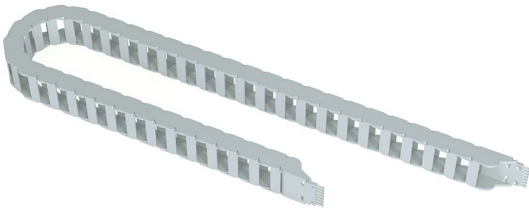

180

HMA CR 180

Ceiling carrier for loading weight up to 180 kg

- Default colours
 - RAL 9016 (Traffic white)
 - Special colours on request

CABLE MANAGEMENT

Cable management

GUIDE RAIL (4250 MM)