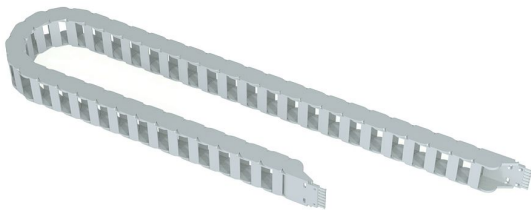

300

HMA CR 300

Rail gauge for loading weight up to 300 kg

- Default colours
 - RAL 9016 (Traffic white)
 - Special colours on request

CABLE MANAGEMENT

Cable management

GUIDE RAIL (4250 MM)