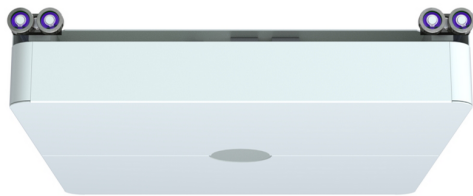

300

HMA CR 300

Rail gauge for loading weight up to 300 kg

- Default colours
 - RAL 9016 (Traffic white)
 - Special colours on request

CABLE MANAGEMENT

Cable management

GUIDE RAIL (4250 MM)