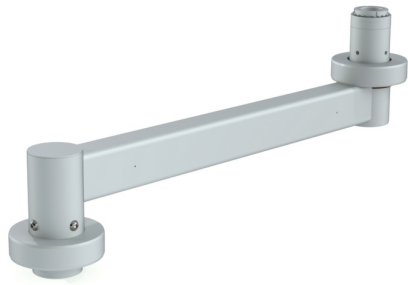

HMA M120

- Default colours
 - Pipes: RAL 9016 (Traffic white)
 - Components: RAL 9016 (Traffic white)
 - Special colours on request

Safety Class

IP 54 DIN EN 60529

CEILING MOUNTING

U-EXTENSION ARM

Z-EXTENSION ARM

Z-Extension Arm

WALL JOINT